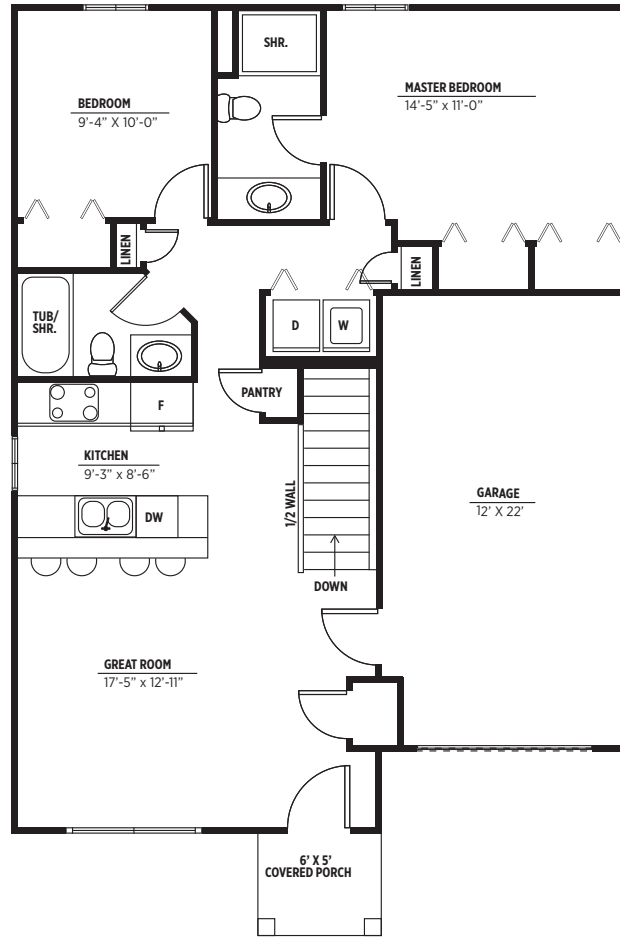

Odeno

PLACE OF MANY HEARTS

BEECH

890 ft² | 2 bedrooms | 2 baths | single story

WANT TO KNOW MORE?

Call the Thomas Serio Team at 231.286.0102 or email us at sellingwestmi@gmail.com

THOMAS SERIO
REAL ESTATE TEAM
SellingWestMI.com

five star*
REAL ESTATE LEADERS

1st Floor

Lower Level