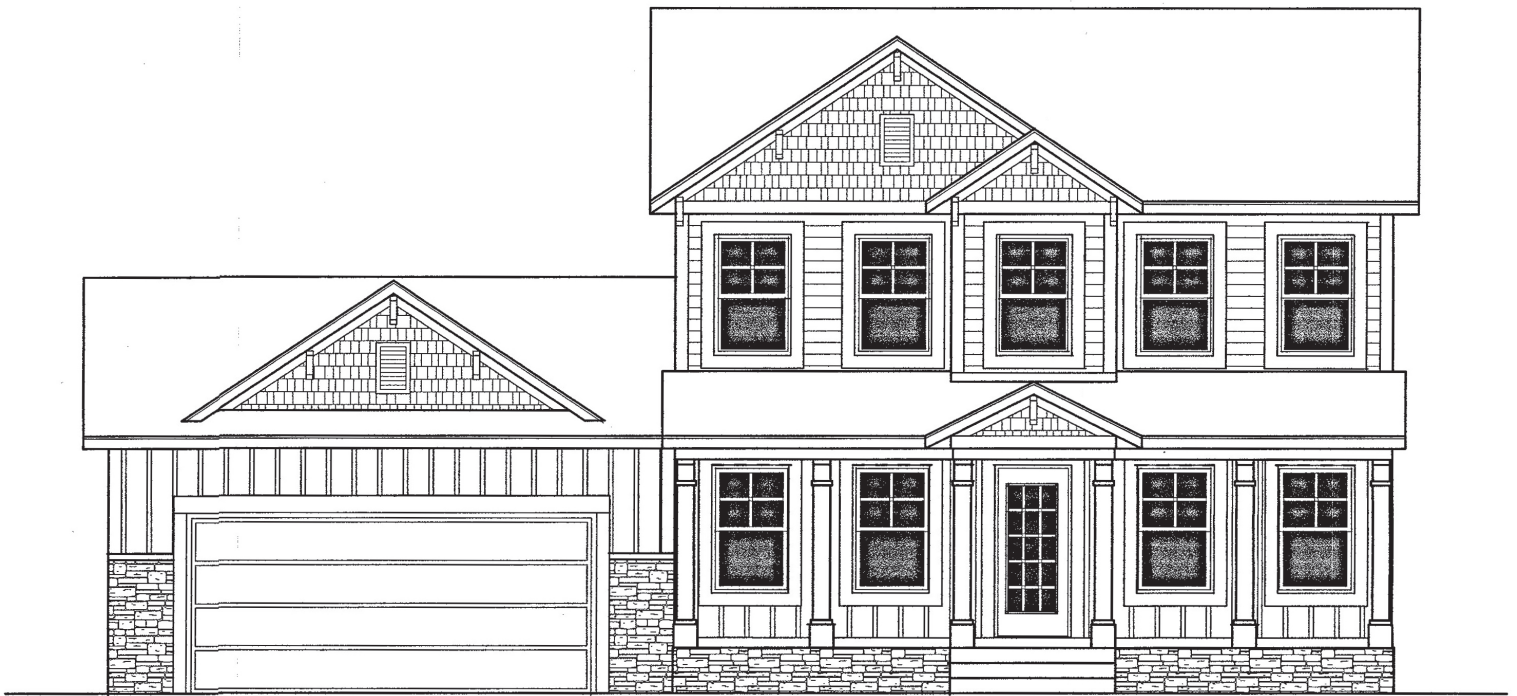

Odeno

PLACE OF MANY HEARTS

SPRUCE

1,532 ft² | 3 bedrooms | 2.5 baths | two story

WANT TO KNOW MORE?

Call the Thomas Serio Team at 231.286.0102 or email us at sellingwestmi@gmail.com

THOMAS SERIO
REAL ESTATE TEAM
SellingWestMI.com

five star*
REAL ESTATE LEADERS

2nd Floor

1st Floor

Lower Level