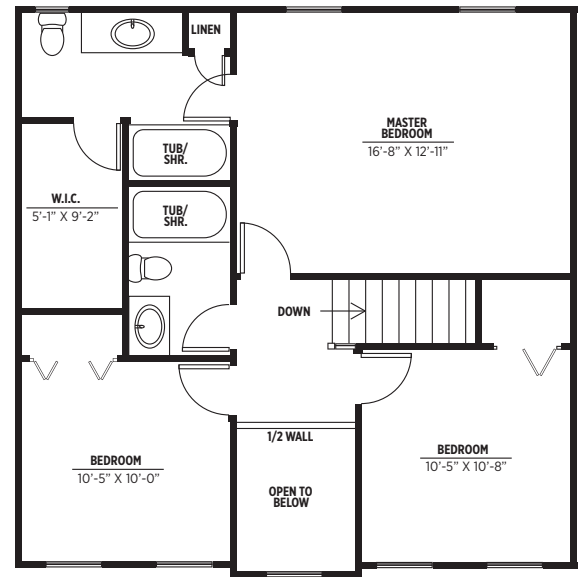

Odeno

PLACE OF MANY HEARTS

SPRUCE

1,532 ft² | 3 bedrooms | 2.5 baths | two story

WANT TO KNOW MORE?

Call the Thomas Serio Team at 231.286.0102 or email us at sellingwestmi@gmail.com

THOMAS SERIO
REAL ESTATE TEAM
SellingWestMI.com

five star*
REAL ESTATE LEADERS

2nd Floor

1st Floor

Lower Level