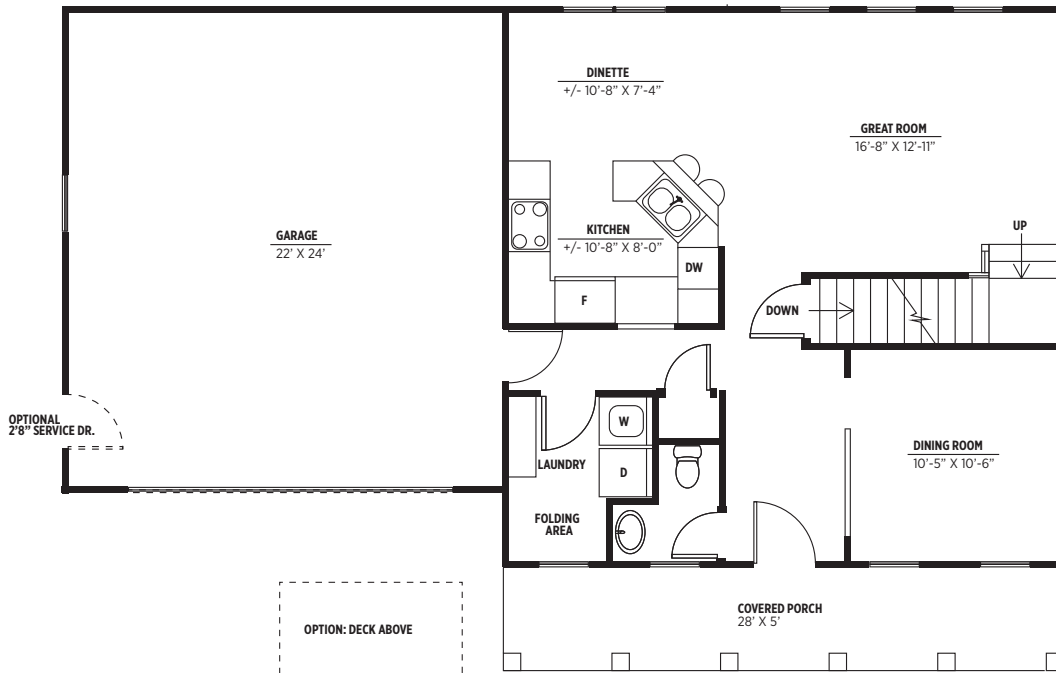

Odeno

PLACE OF MANY HEARTS

SPRUCE

1,532 ft² | 3 bedrooms | 2.5 baths | two story

WANT TO KNOW MORE?

Call the Thomas Serio Team at 231.286.0102 or email us at sellingwestmi@gmail.com

THOMAS SERIO
REAL ESTATE TEAM
SellingWestMI.com

five star*
REAL ESTATE LEADERS

2nd Floor

1st Floor

Lower Level