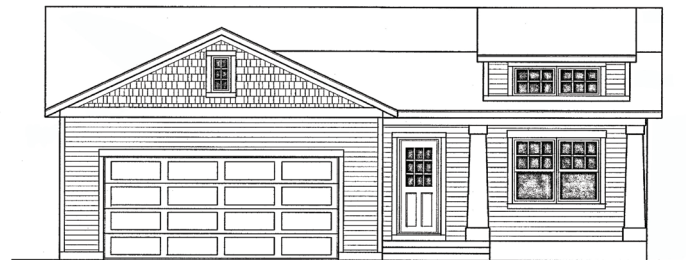

Odeno

PLACE OF MANY HEARTS

ALDER

1040 ft² | 2 bedrooms | 2 baths | Ranch

1040 ft² | 3 bedrooms | 2 baths | Ranch

Elevation 1 (Base Price)

Elevation 2 (\$2500)

Elevation 3 (+\$3500)

Elevation 4 (+\$5500)

Elevations are Artistic Renderings Only and May Show Additional Upgrades

WANT TO KNOW MORE?

Thomas A. Serio
231.286.0102
thomas@sellingwestmi.com

Cori Bissell
231.220.1581
cori@sellingwestmi.com