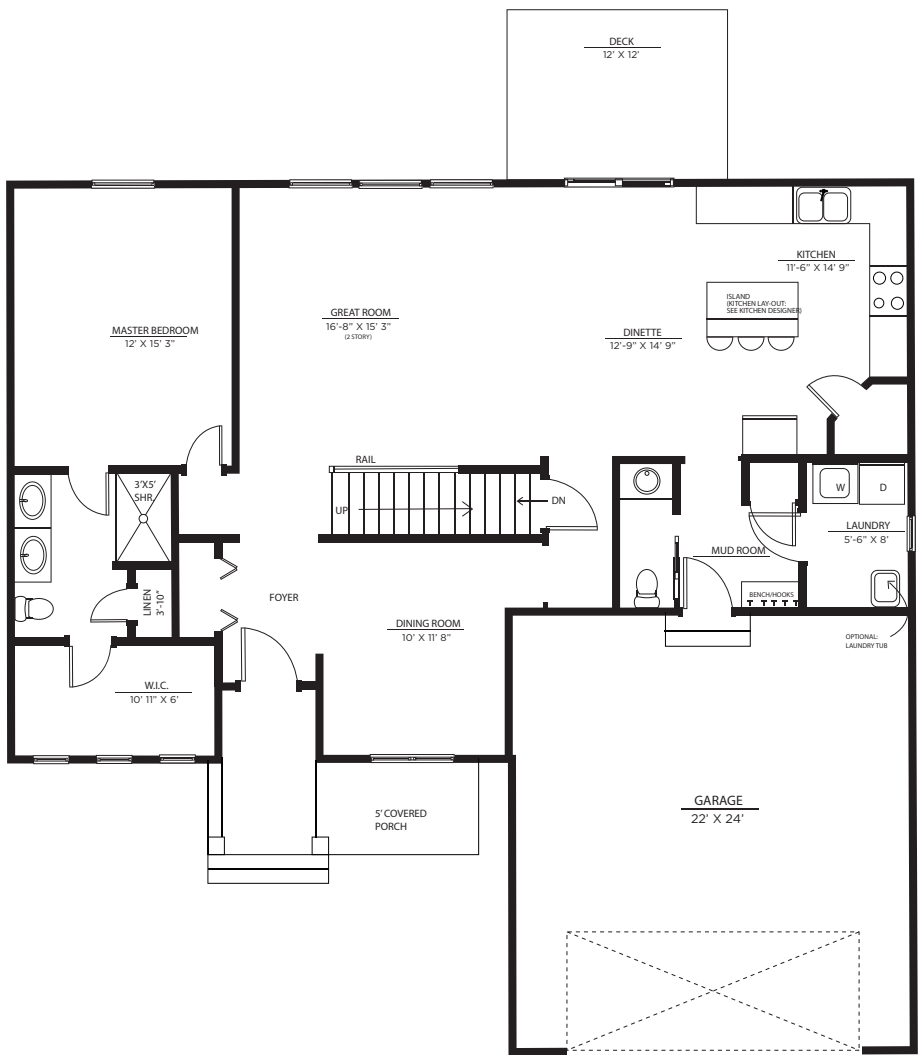

# Odeno

PLACE OF MANY HEARTS

HEMLOCK

1935 ft<sup>2</sup> | 4 bedrooms | 2.5 baths | Two Story

Elevations are Artistic Renderings Only and May Show Additional Upgrades

WANT TO KNOW MORE?

Thomas A. Serio  
231.286.0102  
thomas@sellingwestmi.com

## 1st Floor

## 2nd Floor