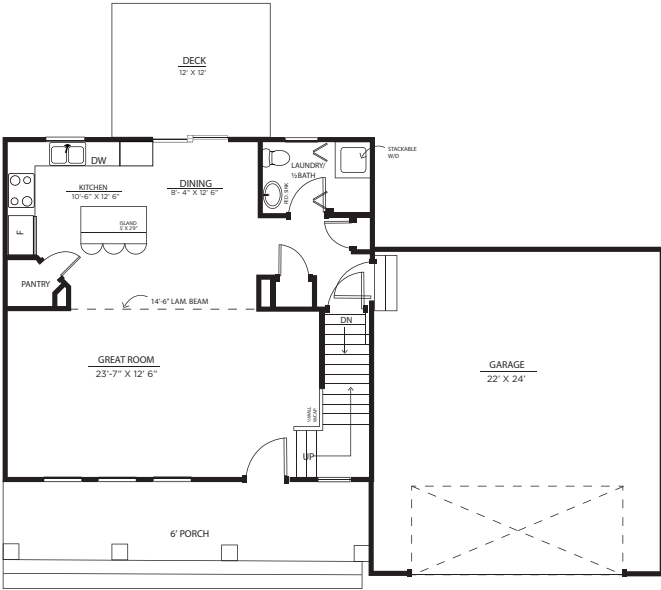

# Odeno

PLACE OF MANY HEARTS

SAGE

1,465 ft<sup>2</sup> | 3 bedrooms | 2.5 baths | two story

Elevation 1 (Base Price)

Elevation 2 (\$5000)

Elevations are Artistic Renderings Only and May Show Additional Upgrades

REAL ESTATE WEST

2nd Floor Option 1

2nd Floor Option 2

1st Floor Option 1

1st Floor Option 2 (+\$20,000)

Lower Level