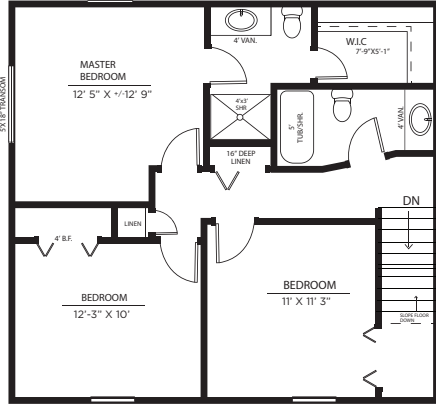

# Odeno

PLACE OF MANY HEARTS

SAGE

1,465 ft<sup>2</sup> | 3 bedrooms | 2.5 baths | two story

Elevation 1 (Base Price)

Elevation 2 (\$5000)

Elevations are Artistic Renderings Only and May Show Additional Upgrades

REAL ESTATE WEST

2nd Floor Option 1

2nd Floor Option 2

1st Floor Option 1

1st Floor Option 2 (+\$20,000)

Lower Level