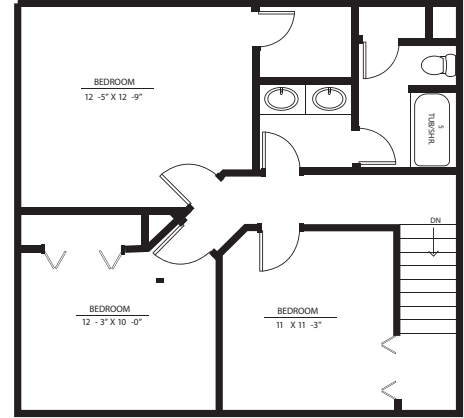

# Odeno

PLACE OF MANY HEARTS

SAGE

1,465 ft<sup>2</sup> | 3 bedrooms | 2.5 baths | two story

Elevation 1 (Base Price)

Elevation 2 (\$5000)

Elevations are Artistic Renderings Only and May Show Additional Upgrades

REAL ESTATE WEST

2nd Floor Option 1

2nd Floor Option 2

1st Floor Option 1

1st Floor Option 2 (+\$20,000)

Lower Level