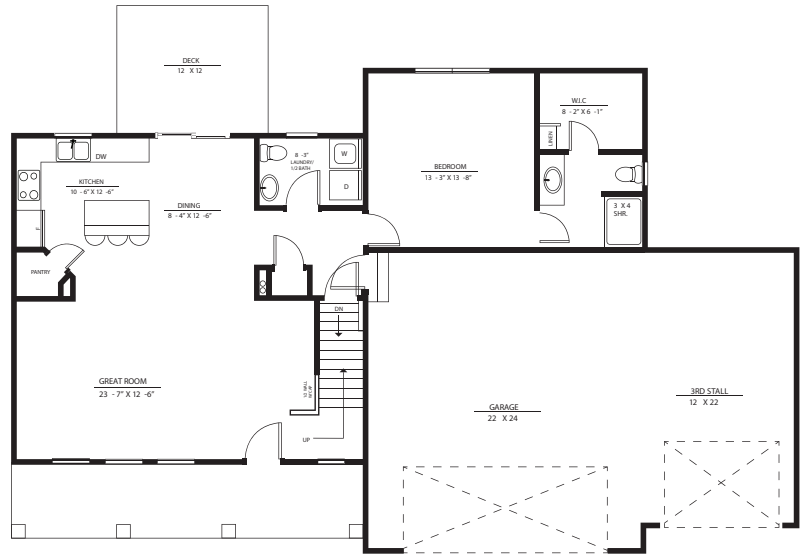

# Odeno

PLACE OF MANY HEARTS

SAGE

1,465 ft<sup>2</sup> | 3 bedrooms | 2.5 baths | two story

Elevation 1 (Base Price)

Elevation 2 (\$5000)

Elevations are Artistic Renderings Only and May Show Additional Upgrades

REAL ESTATE WEST

2nd Floor Option 1

2nd Floor Option 2

1st Floor Option 1

1st Floor Option 2 (+\$20,000)

Lower Level