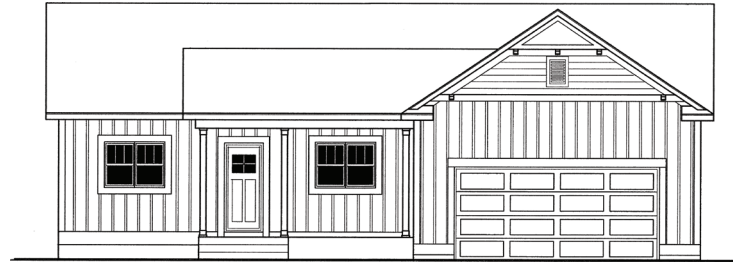

Odeno

PLACE OF MANY HEARTS

SERVICEBERRY

1435 ft² | 3 bedrooms | 2 baths | Ranch

Elevation 1 (Base Price)

Elevation 2 (+\$2500)

Elevations are Artistic Renderings Only and May Show Additional Upgrades

WANT TO KNOW MORE?