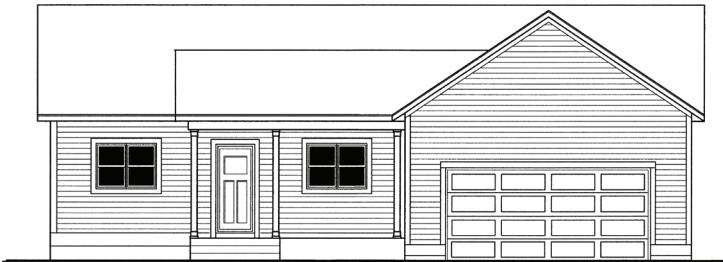

Odeno

PLACE OF MANY HEARTS

SERVICEBERRY

1435 ft² | 3 bedrooms | 2 baths | Ranch

Elevation 1 (Base Price)

Elevation 2 (+\$2500)

Elevations are Artistic Renderings Only and May Show Additional Upgrades

WANT TO KNOW MORE?