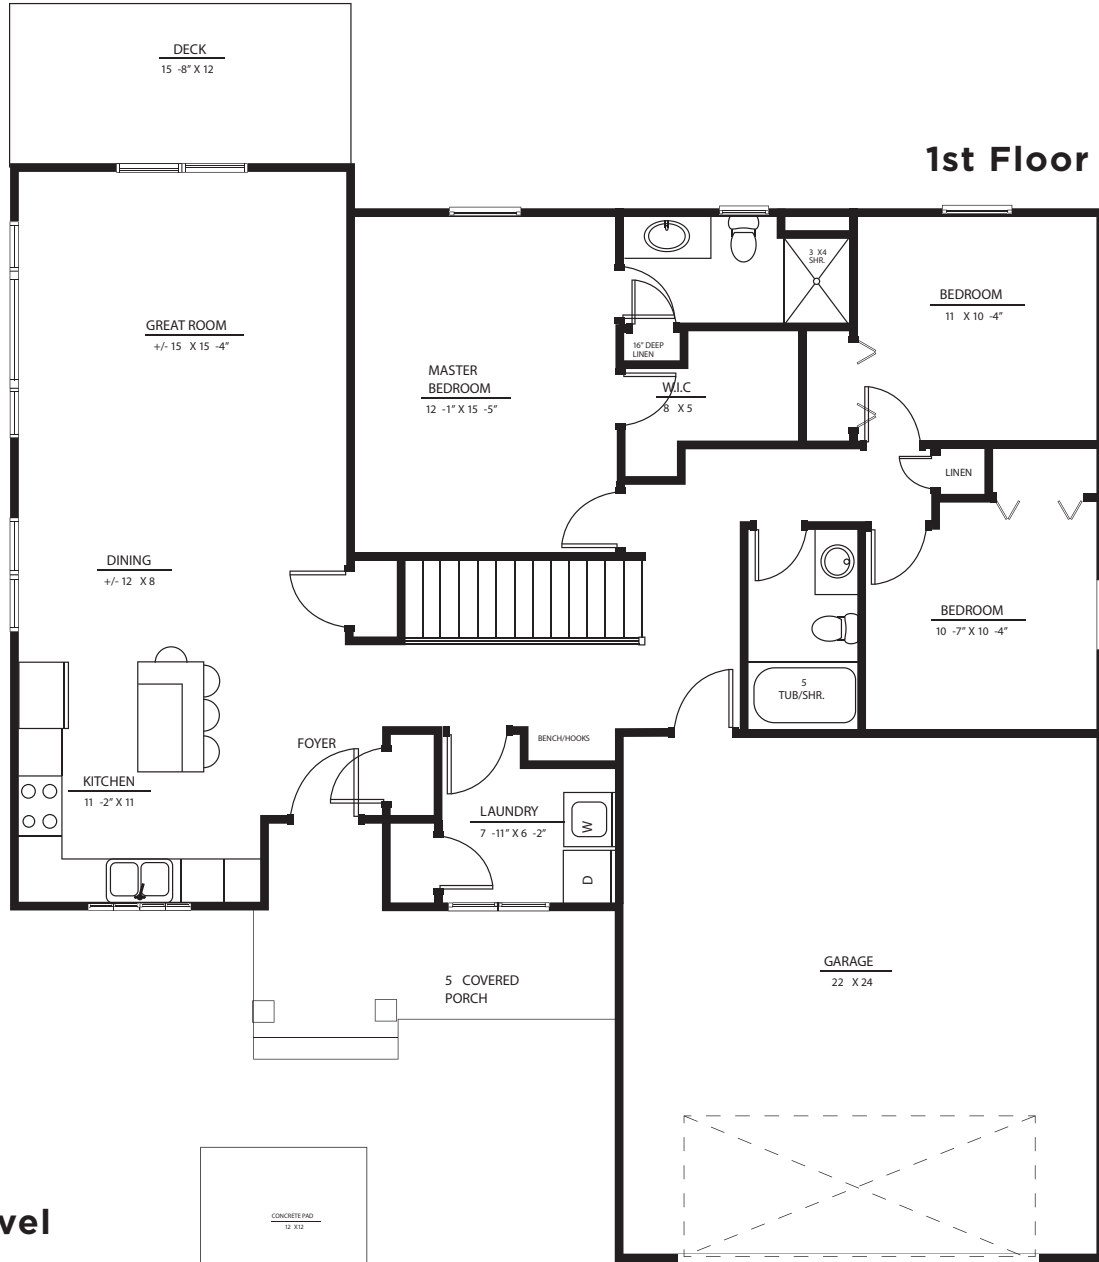

Lower Level