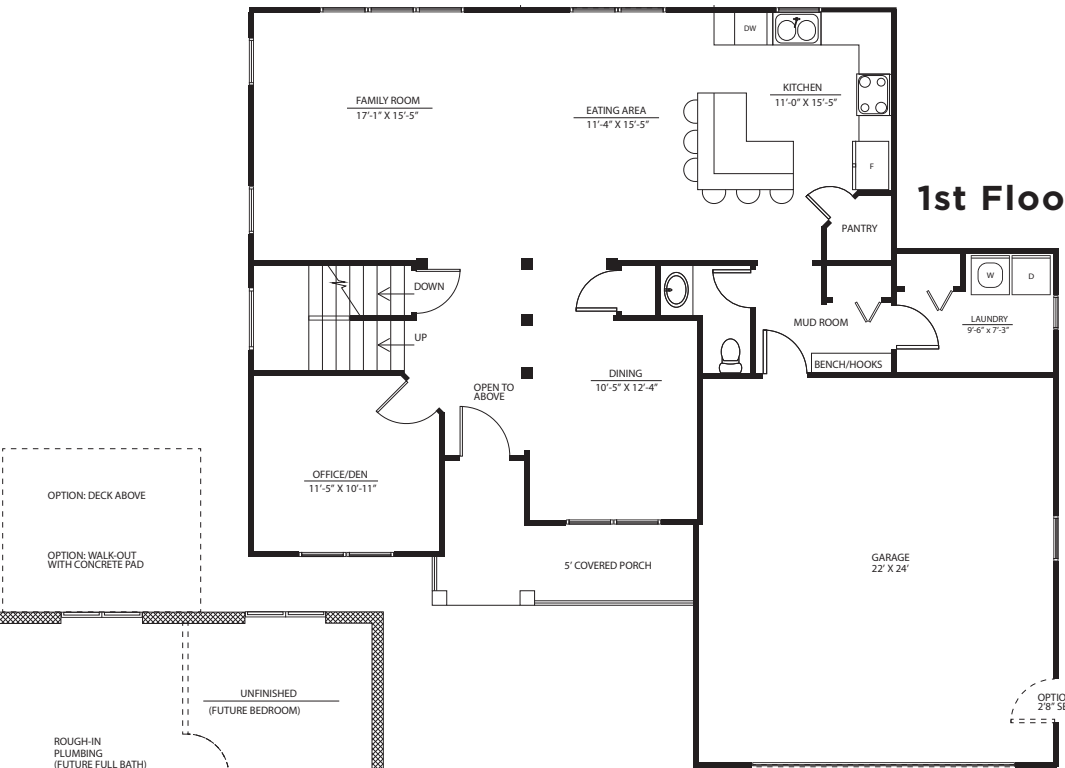

Odeno

PLACE OF MANY HEARTS

WILLOW

2,452 ft² | 4 bedrooms | 2.5 baths | two story

Elevation 1 (Base Price)

Elevation 2 (\$5000)

Elevations are Artistic Renderings Only and May Show Additional Upgrades

WANT TO KNOW MORE?

Thomas A. Serio
231.286.0102
thomas@sellingwestmi.com

Cori Bissell
231.220.1581
cori@sellingwestmi.com

www.SellingWestMI.com
www.OdenoHomes.com

REAL ESTATE WEST

2nd Floor

1st Floor

Lower Level