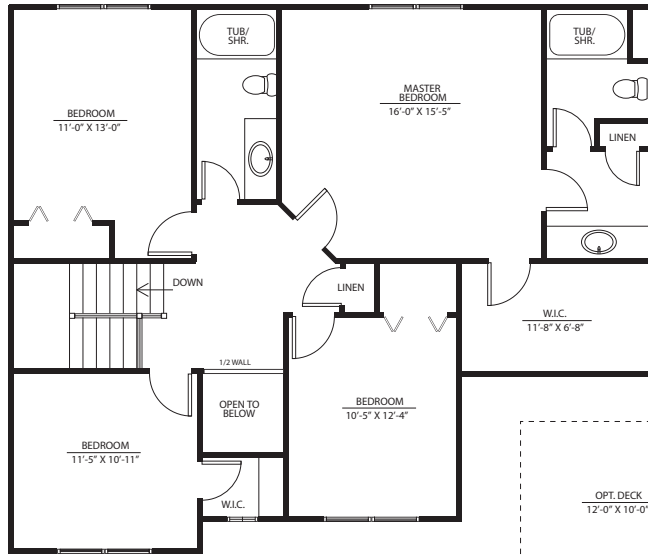

Odeno

PLACE OF MANY HEARTS

WILLOW

2,452 ft² | 4 bedrooms | 2.5 baths | two story

Elevation 1 (Base Price)

Elevation 2 (\$5000)

Elevations are Artistic Renderings Only and May Show Additional Upgrades

WANT TO KNOW MORE?

Thomas A. Serio
231.286.0102
thomas@sellingwestmi.com

Cori Bissell
231.220.1581
cori@sellingwestmi.com

www.SellingWestMI.com
www.OdenoHomes.com

REAL ESTATE WEST

2nd Floor

1st Floor

Lower Level