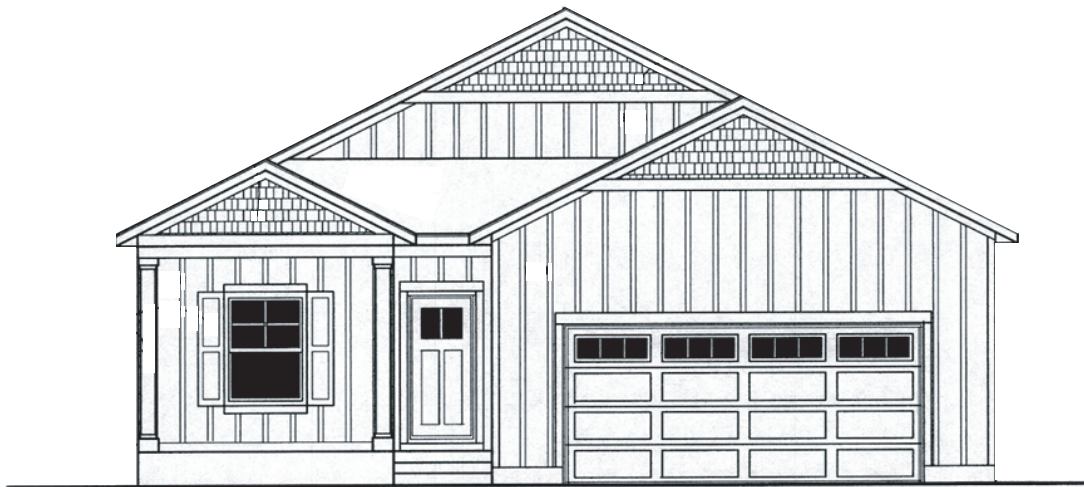

Odeno

PLACE OF MANY HEARTS

LINDEN

1,324 ft² | 3 bedrooms | 2 baths | single story

Elevation 1

Elevation 2 +3500 Front Porch

Elevations are Artistic Renderings Only and May Show Additional Upgrades

WANT TO KNOW MORE?