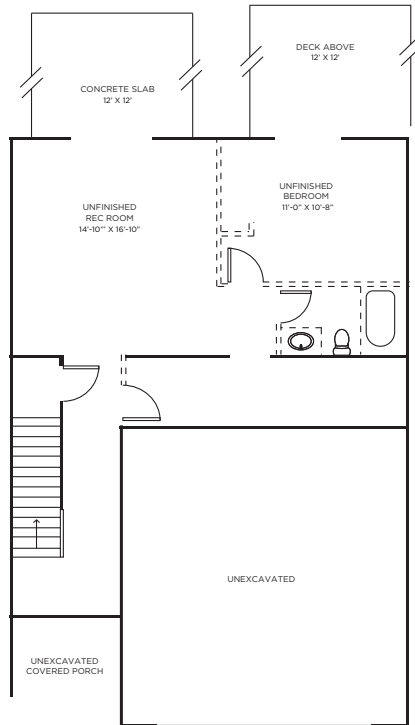

Odeno

PLACE OF MANY HEARTS

NEWBERRY

1,324 ft² | 3 bedrooms | 2 baths | single story

Elevation 1 (Base Price)

Elevation 2 - Half Porch
Vertical Siding & Window Grids (+\$2500)

Elevation 3 - Half Porch
Shake & Window Grids (+\$3500)

Elevations are Artistic Renderings Only and May Show Additional Upgrades

WANT TO KNOW MORE?

Thomas A. Serio
231.286.0102
thomas@sellingwestmi.com

Cori Bissell
231.220.1581
cori@sellingwestmi.com

www.SellingWestMI.com
www.OdenoHomes.com

REAL ESTATE WEST

Main Floor

1st Floor

2nd Floor