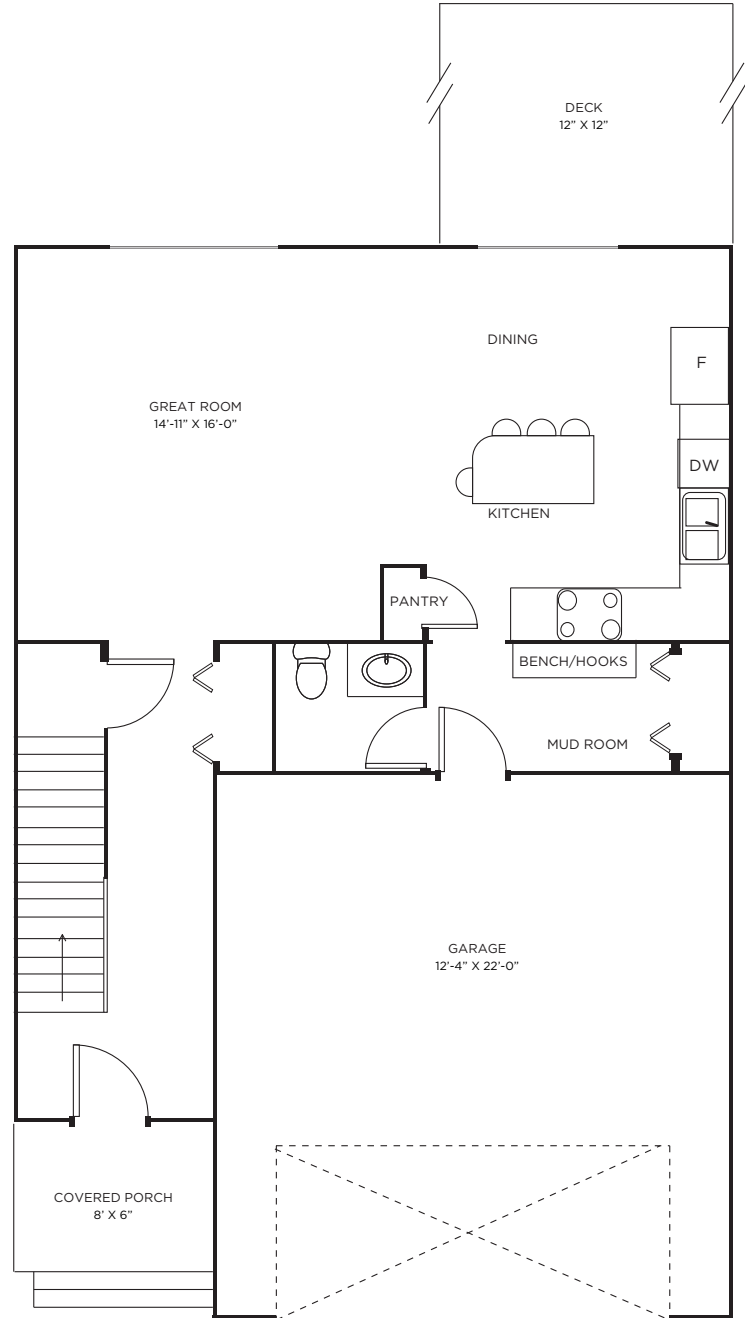

Odeno

PLACE OF MANY HEARTS

NEWBERRY

1,324 ft² | 3 bedrooms | 2 baths | single story

Elevation 1 (Base Price)

Elevation 2 - Half Porch
Vertical Siding & Window Grids (+\$2500)

Elevation 3 - Half Porch
Shake & Window Grids (+\$3500)

Elevations are Artistic Renderings Only and May Show Additional Upgrades

WANT TO KNOW MORE?

Thomas A. Serio
231.286.0102
thomas@sellingwestmi.com

Cori Bissell
231.220.1581
cori@sellingwestmi.com

www.SellingWestMI.com
www.OdenoHomes.com

REAL ESTATE WEST

Main Floor

1st Floor

2nd Floor