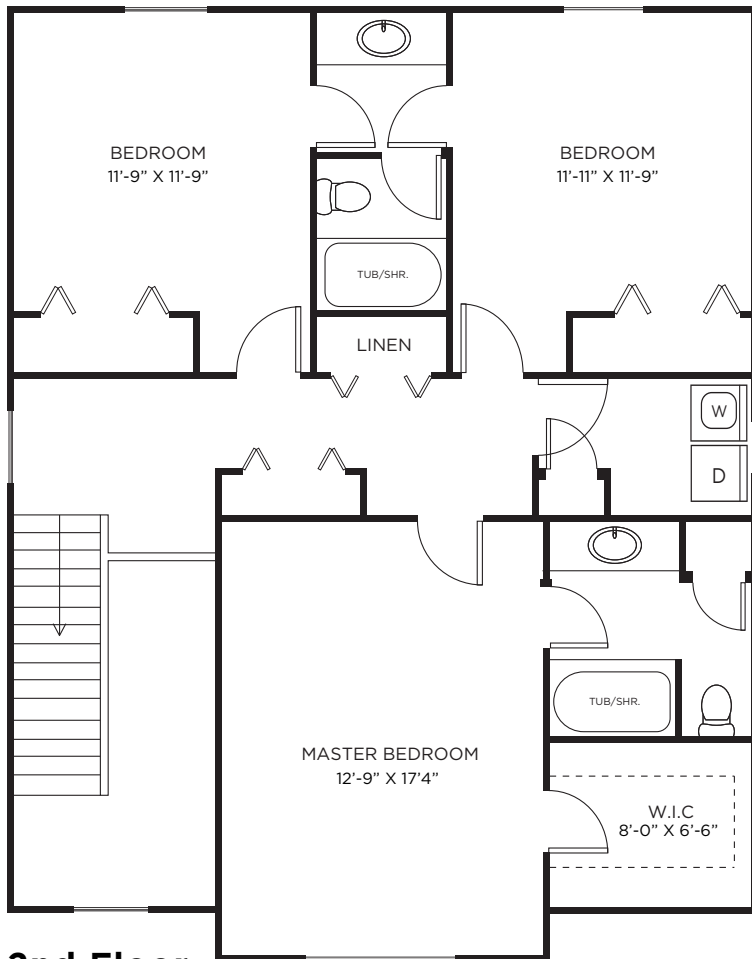

Odeno

PLACE OF MANY HEARTS

NEWBERRY

1,324 ft² | 3 bedrooms | 2 baths | single story

Elevation 1 (Base Price)

Elevation 2 - Half Porch
Vertical Siding & Window Grids (+\$2500)

Elevation 3 - Half Porch
Shake & Window Grids (+\$3500)

Elevations are Artistic Renderings Only and May Show Additional Upgrades

WANT TO KNOW MORE?

Thomas A. Serio
231.286.0102
thomas@sellingwestmi.com

Cori Bissell
231.220.1581
cori@sellingwestmi.com

www.SellingWestMI.com
www.OdenoHomes.com

REAL ESTATE WEST

Main Floor

1st Floor

2nd Floor