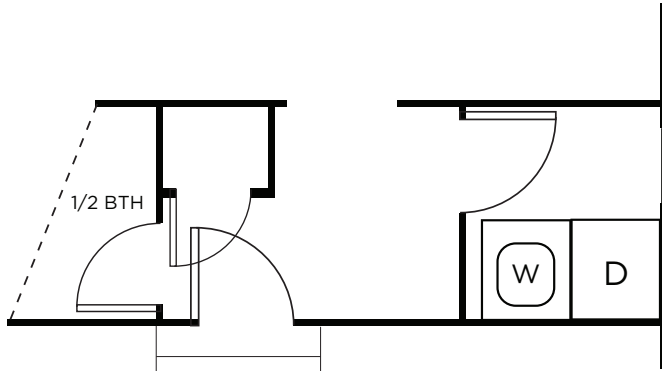

1st Floor

OPTION: LAUNDRY ROOM (NO PANTRY)