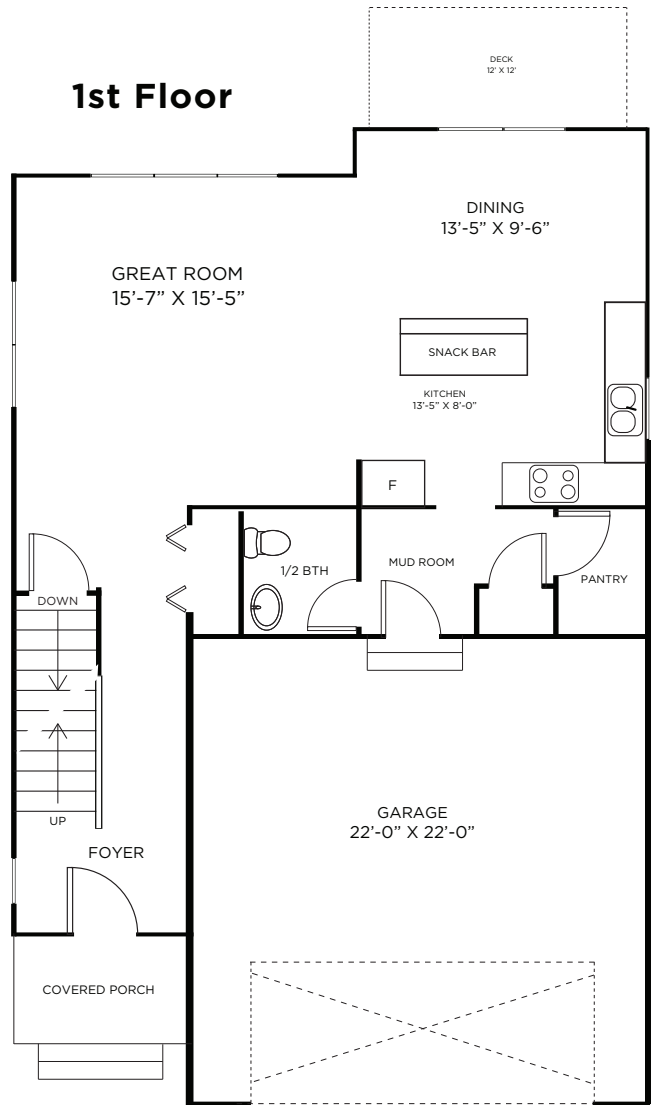

Odeno

PLACE OF MANY HEARTS

BASSWOOD

1,816 ft² | 3 bedrooms | 2.5 baths | two story

Elevation 1 (Base Price)

Elevations are Artistic Renderings Only and May Show Additional Upgrades

WANT TO KNOW MORE?

Thomas A. Serio
231.286.0102
thomas@sellingwestmi.com

Cori Bissell
231.220.1581
cori@sellingwestmi.com

www.SellingWestMI.com
www.OdenoHomes.com

1st Floor

OPTION: LAUNDRY ROOM (NO PANTRY)

2nd Floor