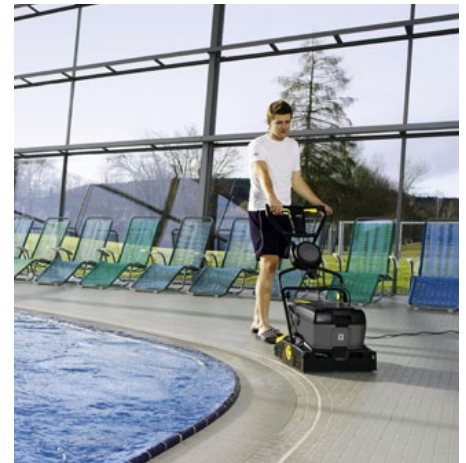

Powerful compact floor scrubber

Scrubs, vacuums water and polishes.

BR 40/10 C Adv

More functions – more possibilities.

The BR 40/10 C Adv thoroughly deep-cleans all your hard floor surfaces then leaves them perfectly dry, safe and hygienic. This compact scrubber is engineered to be easy to transport and even easier to use with snap on wheels that conveniently stow on the operating handle. Ideal for use on hard floors and tile, the BR 40/10 C is perfect for use in institutions, restaurants, schools, stores and even homes to maintain the appearance of floors and keep your premises sanitary.

1 Powerful and fast

- Two roller brushes rotating at high speed with high contact pressure.
- Two squeegees pick up water in forward and reverse.
- Floor is instantly usable.

2 Compact design

- Passes easily under furniture.
- Push handle can be folded in both directions.